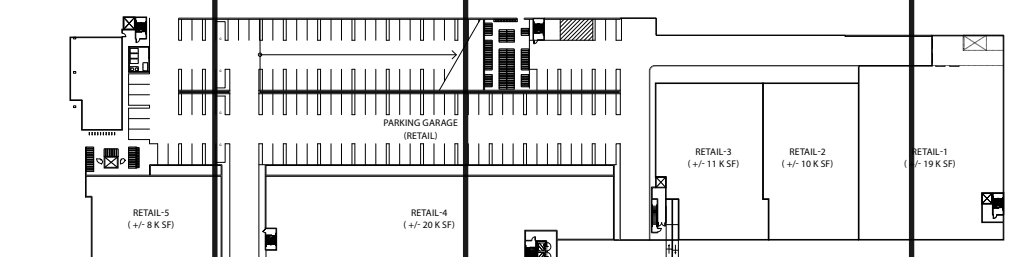

LEVELS 5-7: RESIDENTIAL UNITS

LEVEL 3: PARKING / RETAIL 2

LEVEL 1: PARKING / RETAIL

- HEIGHT 75-80' █
- HEIGHT 45-50' █
- HEIGHT ~32' █
- HEIGHT: EXISTING █

SITE KEY PLAN