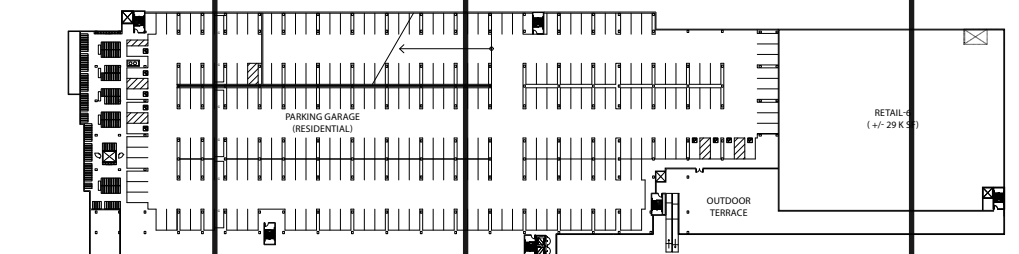

LEVELS 5-7: RESIDENTIAL UNITS

LEVEL 3: PARKING / RETAIL 2

LEVEL 1: PARKING / RETAIL

- HEIGHT 75-80' █
- HEIGHT 45-50' █
- HEIGHT ~32' █
- HEIGHT: EXISTING █

SITE KEY PLAN